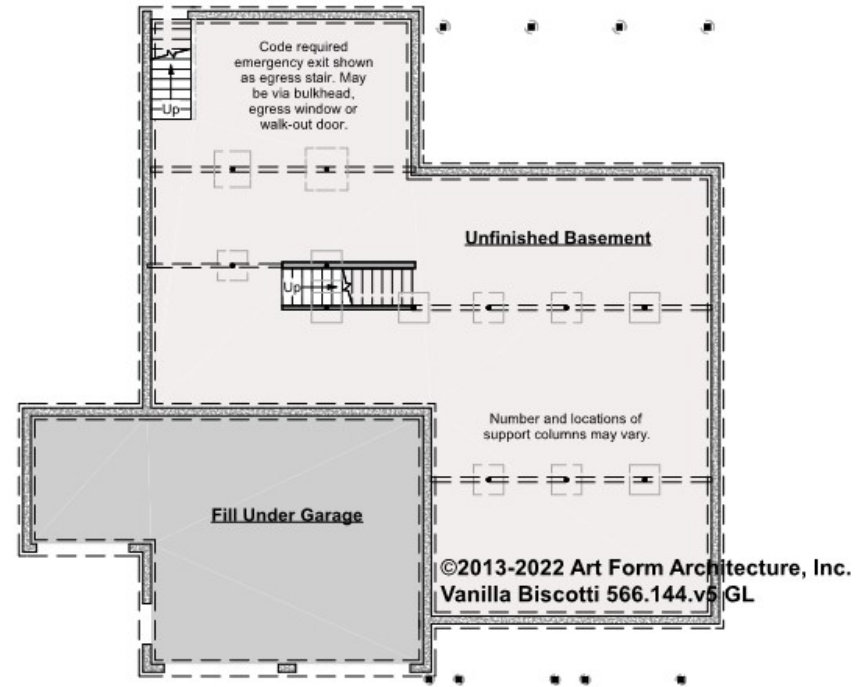

VANILLA BISCOTTI - BASEMENT

566.144.v5 GL

Some features shown are optional. Your Purchase & Sale Agreement governs, whether items are labeled "optional" in this document or not.

CLG HT SHOWN 7'-8"   CLG HT POSSIBLE 9'-0"

* Major Change Fee, see website plan page for cost

F1 LIVING AREA		F1 BEDROOMS		F1 BATHROOMS	
0	FT	0		0	
Main	0.00 FT	Main	0.00	Main	0.00
Future	0.00 FT	Future	0.00	Future	0.00
2nd Unit	0.00 FT	2nd Unit	0.00	2nd Unit	0.00