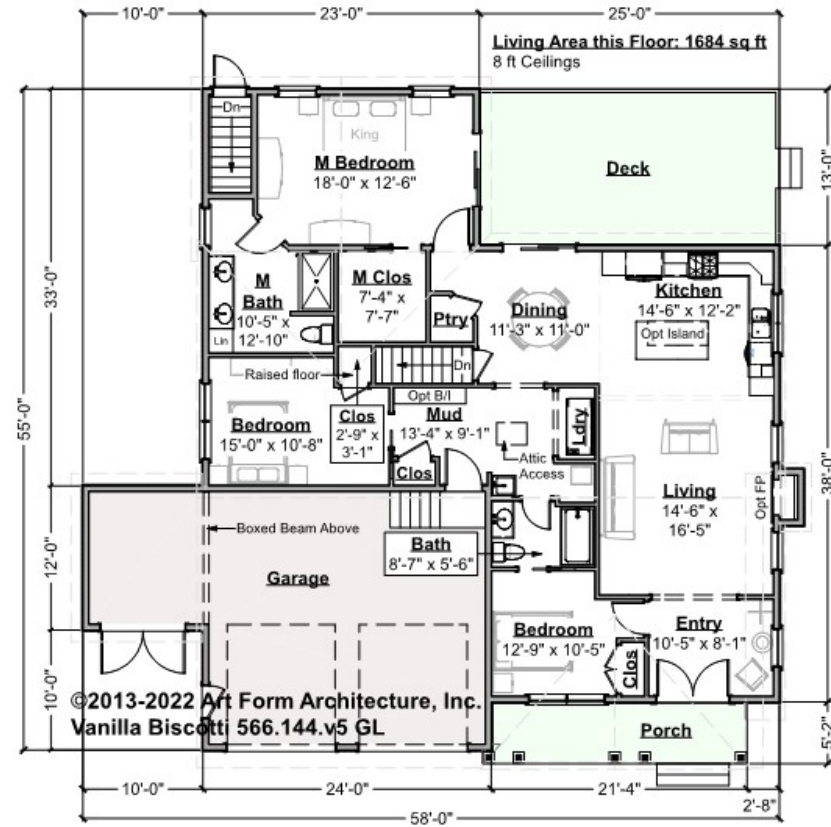

©2013-2022 Art Form Architecture, Inc.
Vanilla Biscotti 566.144.v5 GL

Width 58.00 FT

Depth 55.00 FT

Height 23.09 FT

LIVING AREA		BEDROOMS		BATHROOMS	
	1684 FT ²		3		2
Main	1684 FT ²	Main	3	Main	2
Future	0 FT ²	Future	0	Future	0
2 nd Unit	0 FT ²	2 nd Unit	0	2 nd Unit	0

VANILLA BISCOTTI - 1ST FLOOR

566.144.v5 GL

Some features shown are optional. Your Purchase & Sale Agreement governs, whether items are labeled "optional" in this document or not.

CLG HT SHOWN 8'-0" CLG HT POSSIBLE 9'-0"

* Major Change Fee, see website plan page for cost

F1 LIVING AREA	1684 ^{FT}	F1 BEDROOMS	3	F1 BATHROOMS	2
Main	1684.00 ^{FT}	Main	3.00	Main	2.00
Future	0.00 ^{FT}	Future	0.00	Future	0.00
2 nd Unit	0.00 ^{FT}	2 nd Unit	0.00	2 nd Unit	0.00