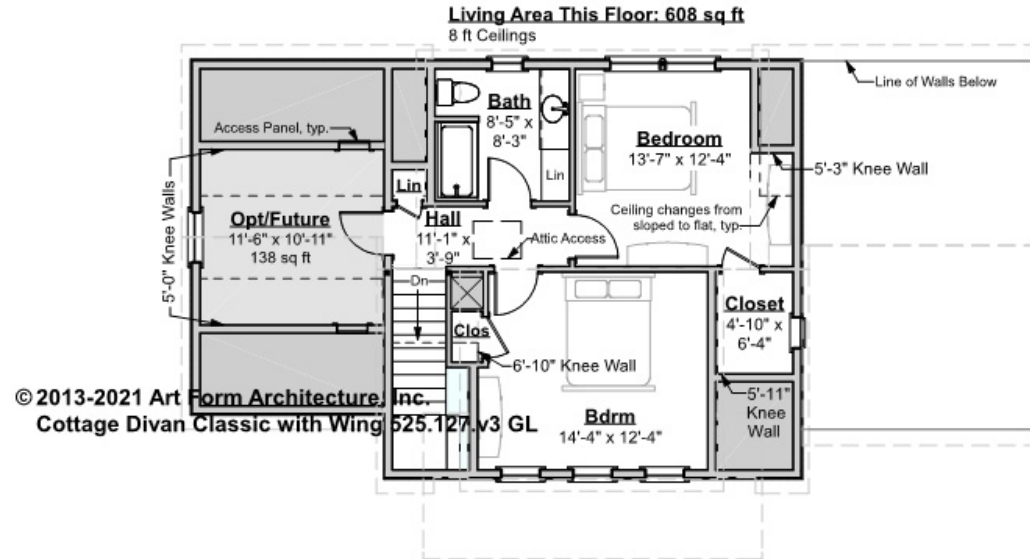

**CLG HT SHOWN 8'-0"      CLG HT POSSIBLE 8'-0"**

*\* Major Change Fee, see website plan page for cost*

F1 LIVING AREA	1005 <sup>FT</sup>	F1 BEDROOMS	1	F1 BATHROOMS	1.5
Main	1005.00 <sup>FT</sup>	Main	1.00	Main	1.50
Future	0.00 <sup>FT</sup>	Future	0.00	Future	0.00
2 <sup>nd</sup> Unit	0.00 <sup>FT</sup>	2 <sup>nd</sup> Unit	0.00	2 <sup>nd</sup> Unit	0.00

# COTTAGE DIVAN CLASSIC WITH WING - 2<sup>ND</sup> FLOOR 525.127.v3 GL

Some features shown are optional. Your Purchase & Sale Agreement governs, whether items are labeled "optional" in this document or not.

CLG HT SHOWN 8'-0"      CLG HT POSSIBLE 8'-0"

\* Major Change Fee, see website plan page for cost

F1 LIVING AREA		F1 BEDROOMS		F1 BATHROOMS	
Main	746 <sup>FT</sup>	3	1	Main	1.00
Future	138.00 <sup>FT</sup>	Future	1.00	Future	0.00
2 <sup>nd</sup> Unit	0.00 <sup>FT</sup>	2 <sup>nd</sup> Unit	0.00	2 <sup>nd</sup> Unit	0.00

# COTTAGE DIVAN CLASSIC WITH WING - BASEMENT

525.127.v3 GL

Some features shown are optional. Your Purchase & Sale Agreement governs, whether items are labeled "optional" in this document or not.

CLG HT SHOWN 7'-8"      CLG HT POSSIBLE 9'-0"