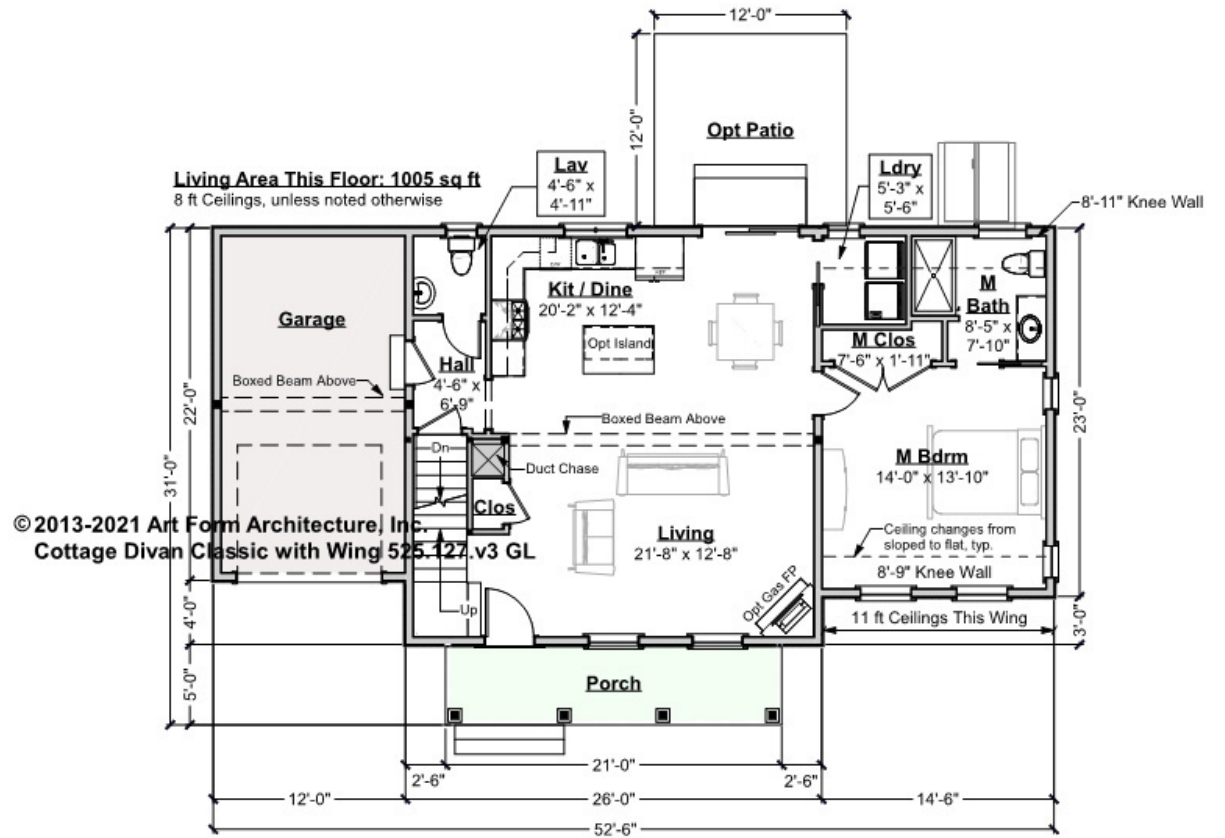

© 2013-2021 Art Form Architecture, Inc.  
Cottage Divan Classic with Wing 525.127.v3 GL

**Width 52.50 FT**

**Depth 31.00 FT**

**Height 24.58 FT**

LIVING AREA		BEDROOMS		BATHROOMS	
	1751 FT		4		2.5
Main	1613 FT	Main	3	Main	2.5
Future	138 FT	Future	1	Future	0
2 <sup>nd</sup> Unit	0 FT	2 <sup>nd</sup> Unit	0	2 <sup>nd</sup> Unit	0

**COTTAGE DIVAN CLASSIC WITH WING**  
**- 1<sup>ST</sup> FLOOR**  
**525.127.v3 GL**

Some features shown are optional. Your Purchase & Sale Agreement governs, whether items are labeled "optional" in this document or not.

**CLG HT SHOWN 8'-0"      CLG HT POSSIBLE 8'-0"**

*\* Major Change Fee, see website plan page for cost*

F1 LIVING AREA	1005 <sup>FT</sup>	F1 BEDROOMS	1	F1 BATHROOMS	1.5
Main	1005.00 <sup>FT</sup>	Main	1.00	Main	1.50
Future	0.00 <sup>FT</sup>	Future	0.00	Future	0.00
2 <sup>nd</sup> Unit	0.00 <sup>FT</sup>	2 <sup>nd</sup> Unit	0.00	2 <sup>nd</sup> Unit	0.00