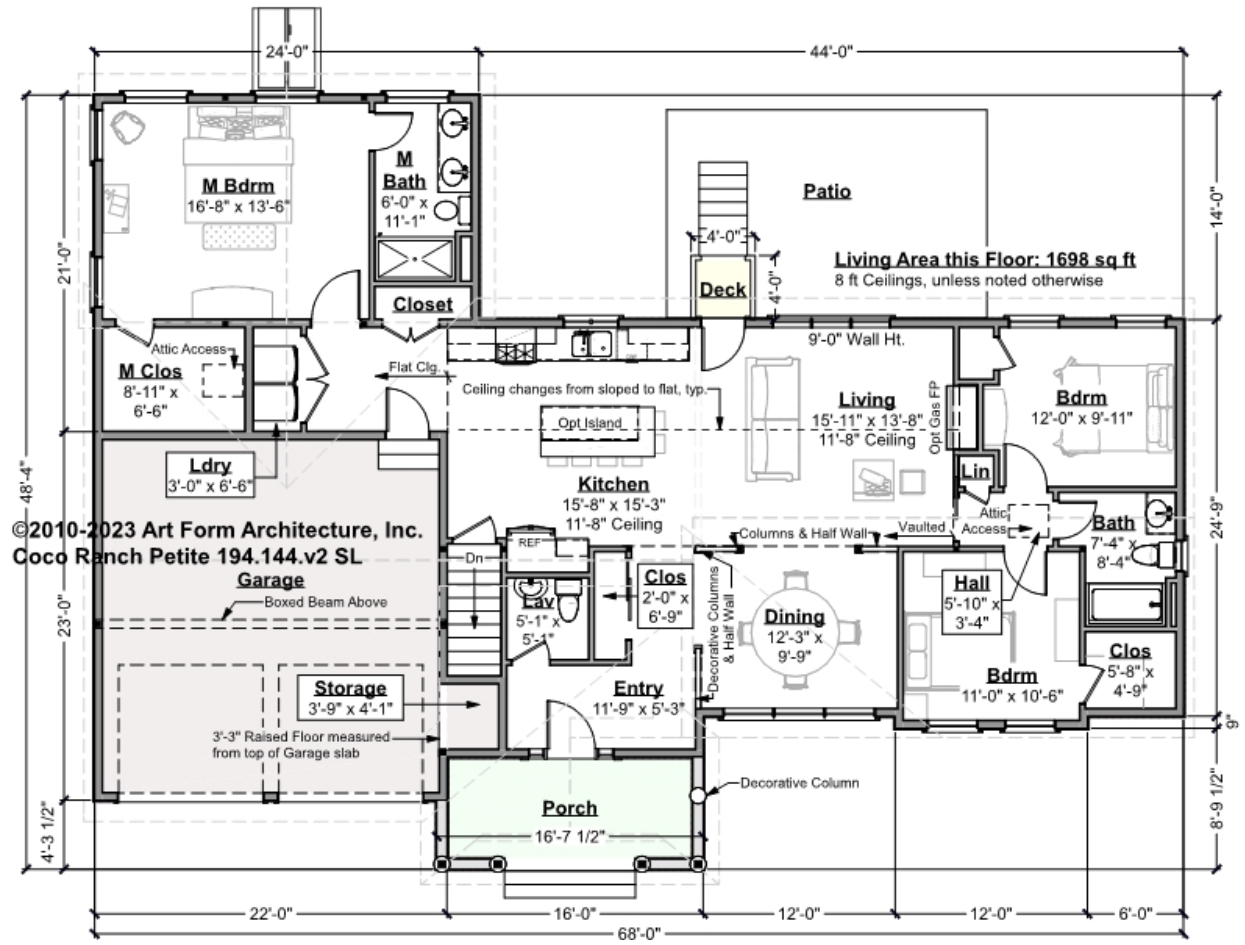

COCO RANCH PETITE - 1ST FLOOR

194.144.v2 SL

Some features shown are optional. Your Purchase & Sale Agreement governs, whether items are labeled "optional" in this document or not.

©2010-2023 Art Form Architecture, Inc.
Coco Ranch Petite 194.144.v2 SL

CLG HT SHOWN 8'-0"   CLG HT POSSIBLE 9'-0"

* Major Change Fee, see website plan page for cost

F1 LIVING AREA	1698 FT	F1 BEDROOMS	3	F1 BATHROOMS	2.5
Main	1698.00 FT	Main	3.00	Main	2.50
Future	0.00 FT	Future	0.00	Future	0.00
2nd Unit	0.00 FT	2nd Unit	0.00	2nd Unit	0.00