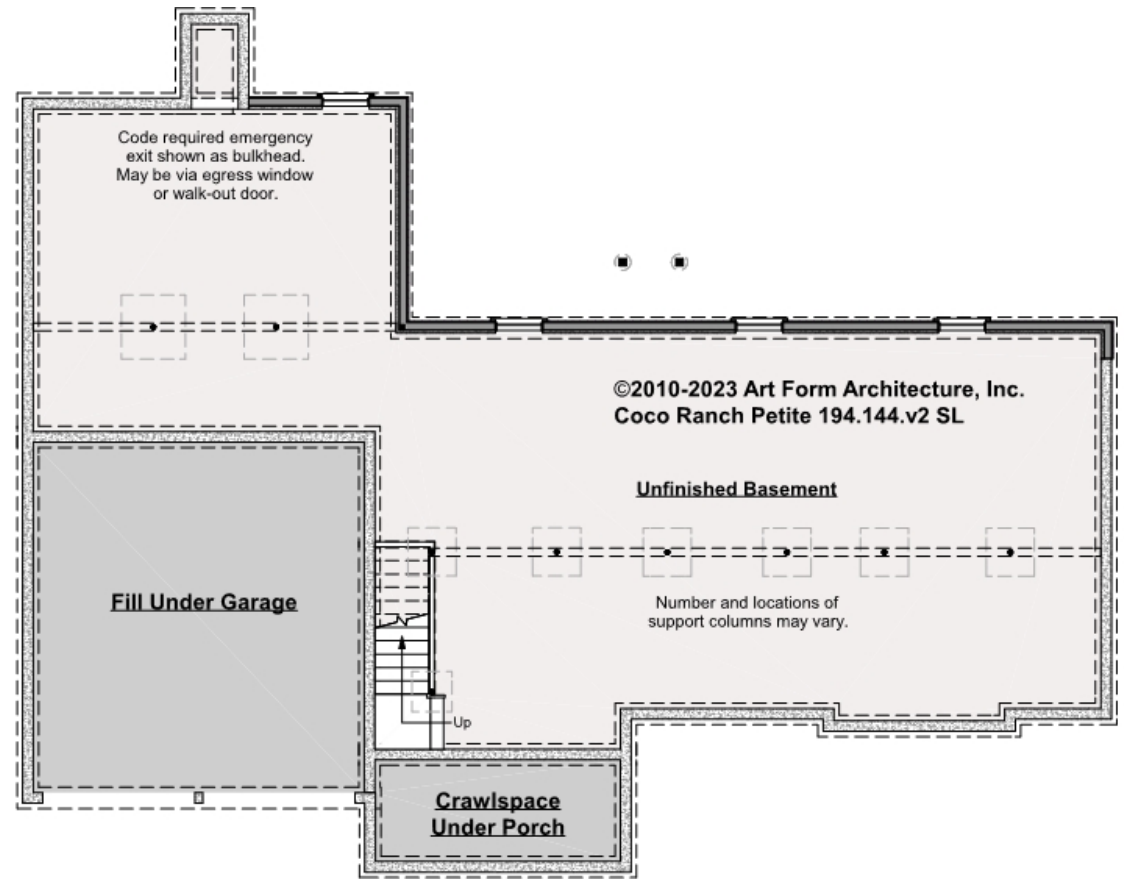

CLG HT SHOWN 8'-0" CLG HT POSSIBLE 9'-0"

* Major Change Fee, see website plan page for cost

F1 LIVING AREA	1698 FT	F1 BEDROOMS	3	F1 BATHROOMS	2.5
Main	1698.00 FT	Main	3.00	Main	2.50
Future	0.00 FT	Future	0.00	Future	0.00
2 nd Unit	0.00 FT	2 nd Unit	0.00	2 nd Unit	0.00

COCO RANCH PETITE - BASEMENT

194.144.v2 SL

Some features shown are optional. Your Purchase & Sale Agreement governs, whether items are labeled "optional" in this document or not.

CLG HT SHOWN 7'-8" CLG HT POSSIBLE 9'-0"