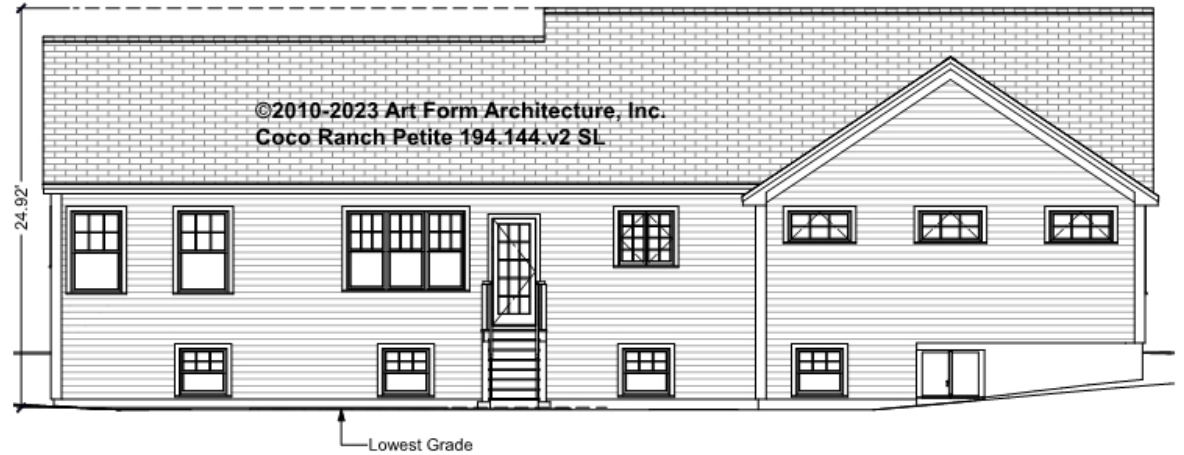

Art Form Architecture, LLC

COCO RANCH PETITE - RIGHT ELEVATION

194.144.v2 SL

—
Some features shown are optional. Your Purchase & Sale Agreement governs, whether items are labeled "optional" in this document or not.

Art Form Architecture, LLC

COCO RANCH PETITE - REAR ELEVATION

194.144.v2 SL

—
Some features shown are optional. Your Purchase & Sale Agreement governs, whether items are labeled "optional" in this document or not.