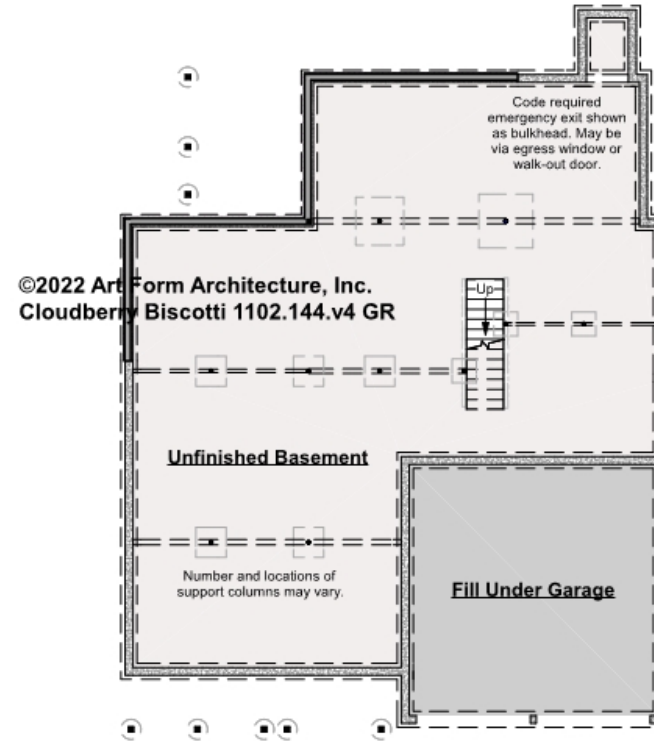

Width 45.00 FT

Depth 55.00 FT

Height 24.08 FT

LIVING AREA		BEDROOMS		BATHROOMS	
	1674 FT ²		2		2
Main	1674 FT ²	Main	2	Main	2
Future	0 FT ²	Future	0	Future	0
2 nd Unit	0 FT ²	2 nd Unit	0	2 nd Unit	0

CLODBERRY BISCOTTI - BASEMENT

1102.144.v4 GR

Some features shown are optional. Your Purchase & Sale Agreement governs, whether items are labeled "optional" in this document or not.

CLG HT SHOWN 7'-8" CLG HT POSSIBLE 9'-0"

* Major Change Fee, see website plan page for cost