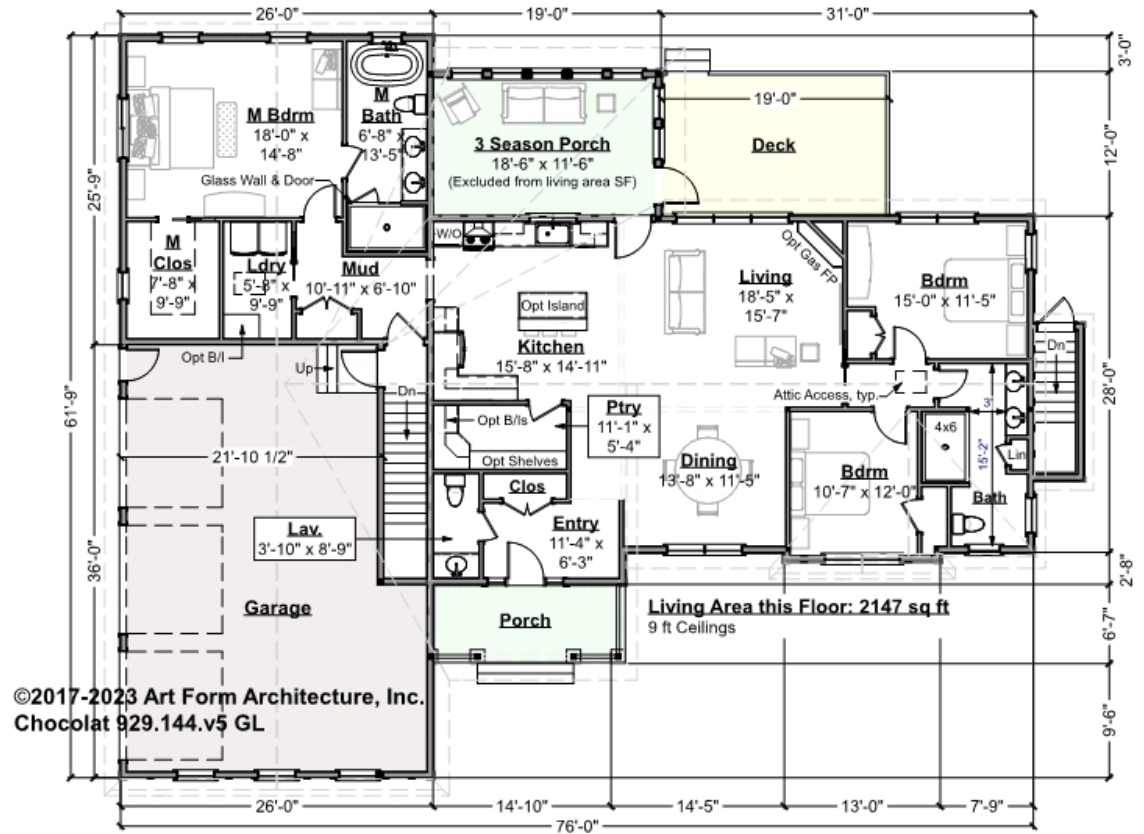

Width 76.00 FT

Depth 61.75 FT

Height 22.67 FT

LIVING AREA		BEDROOMS		BATHROOMS	
	2147 FT ²		3		2.5
Main	2147 FT ²	Main	3	Main	2.5
Future	0 FT ²	Future	0	Future	0
2 nd Unit	0 FT ²	2 nd Unit	0	2 nd Unit	0

CHOCOLAT - STICK ROOF - 1ST FLOOR

929.144.v5 GL

Some features shown are optional. Your Purchase & Sale Agreement governs, whether items are labeled "optional" in this document or not.

CLG HT SHOWN 9'-0" CLG HT POSSIBLE 8'-0"

* Major Change Fee, see website plan page for cost

F1 LIVING AREA	2147 ^{FT}	F1 BEDROOMS	3	F1 BATHROOMS	2.5
Main	2147.00 ^{FT}	Main	3.00	Main	2.50
Future	FT	Future		Future	
2 nd Unit	FT	2 nd Unit		2 nd Unit	

CHOCOLAT - STICK ROOF - BASEMENT

929.144.v5 GL