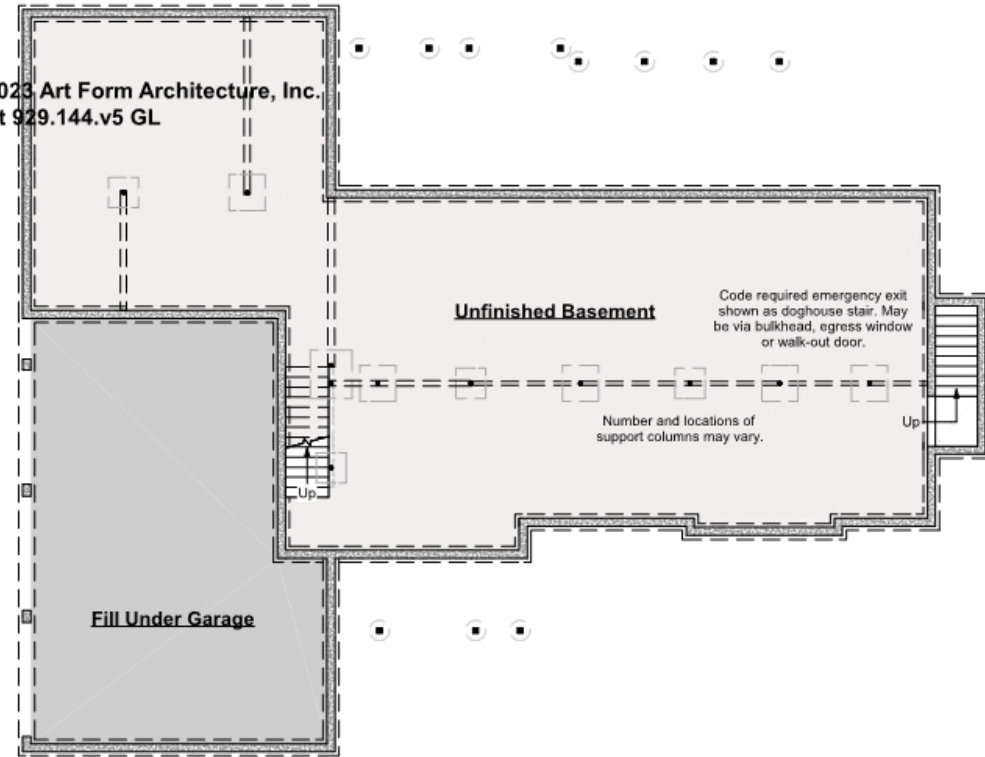

F1 LIVING AREA	2147 ^{FT}	F1 BEDROOMS	3	F1 BATHROOMS	2.5
Main	2147.00 ^{FT}	Main	3.00	Main	2.50
Future	FT	Future		Future	
2 nd Unit	FT	2 nd Unit		2 nd Unit	

CHOCOLAT - STICK ROOF - BASEMENT

929.144.v5 GL

Some features shown are optional. Your Purchase & Sale Agreement governs, whether items are labeled "optional" in this document or not.

©2017-2023 Art Form Architecture, Inc.
Chocolat 929.144.v5 GL

CLG HT SHOWN 7'-8" CLG HT POSSIBLE 9'-0"