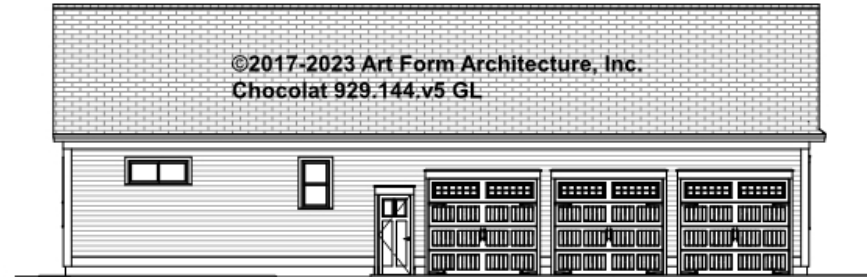

Art Form Architecture, LLC

CHOCOLAT - STICK ROOF - LEFT ELEVATION

929.144.v5 GL

—
Some features shown are optional. Your Purchase & Sale Agreement governs, whether items are labeled "optional" in this document or not.