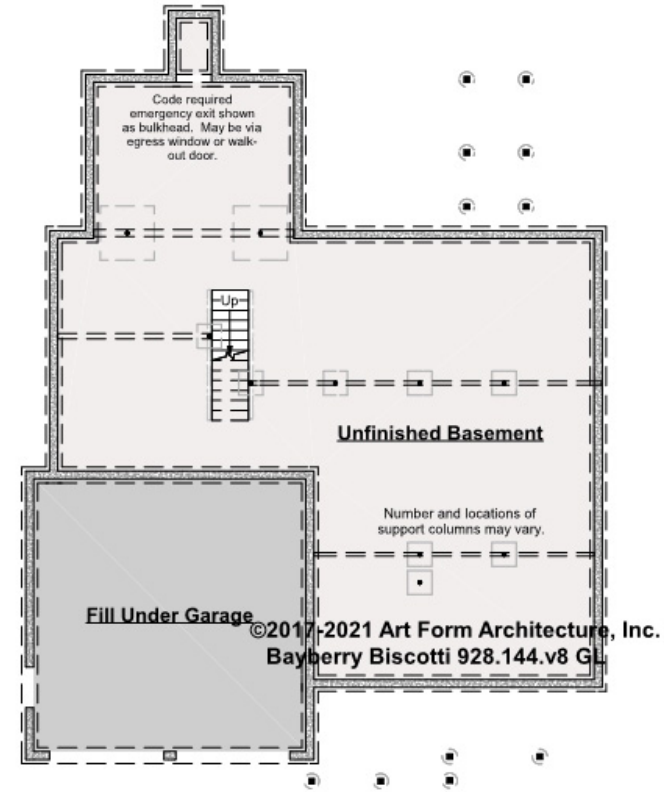

BAYBERRY BISCOTTI - BASEMENT

928.144.v8 GL

Some features shown are optional. Your Purchase & Sale Agreement governs, whether items are labeled "optional" in this document or not.

CLG HT SHOWN 7'-8" CLG HT POSSIBLE 9'-0"