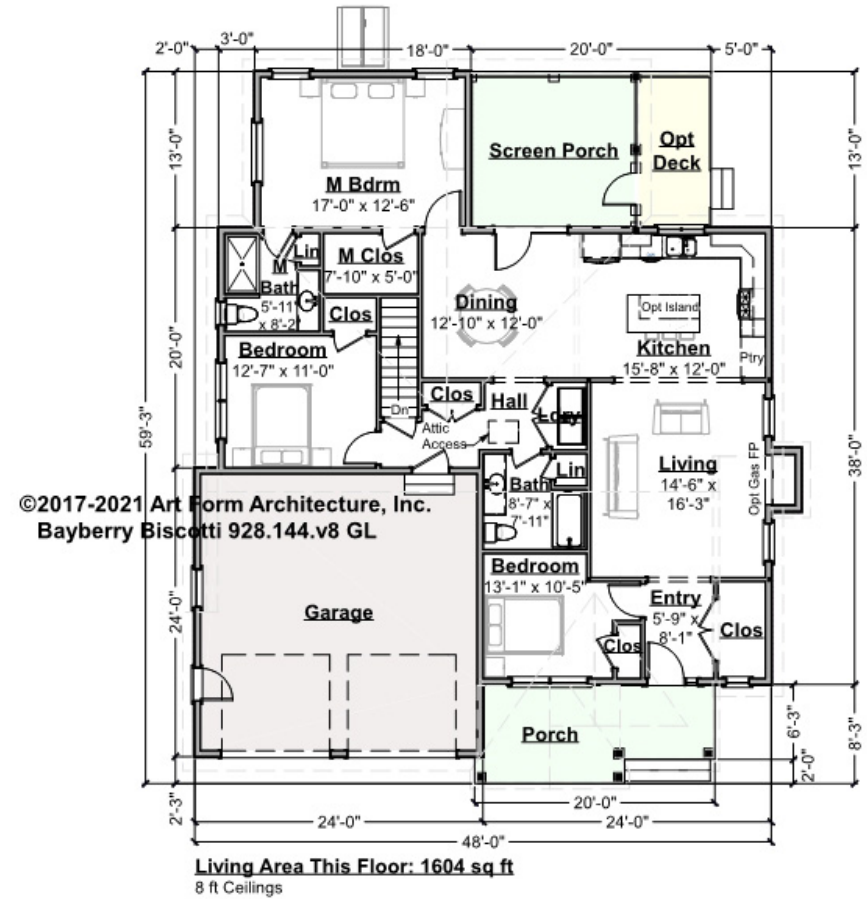

©2017-2021 Art Form Architecture, Inc.
Bayberry Biscotti 928.144.v8 GL

Width 48.00 FT

Depth 59.33 FT

Height 23.75 FT

LIVING AREA		BEDROOMS		BATHROOMS	
	1604 FT ²		3		2
Main	1604 FT ²	Main	3	Main	2
Future	0 FT ²	Future	0	Future	0
2 nd Unit	0 FT ²	2 nd Unit	0	2 nd Unit	0

BAYBERRY BISCOTTI - 1ST FLOOR

928.144.v8 GL

Some features shown are optional. Your Purchase & Sale Agreement governs, whether items are labeled "optional" in this document or not.

CLG HT SHOWN 8'-0" CLG HT POSSIBLE 9'-0"

* Major Change Fee, see website plan page for cost

F1 LIVING AREA	1604 FT	F1 BEDROOMS	3	F1 BATHROOMS	2
Main	1604.00 FT	Main	3.00	Main	2.00
Future	0.00 FT	Future	0.00	Future	0.00
2 nd Unit	0.00 FT	2 nd Unit	0.00	2 nd Unit	0.00