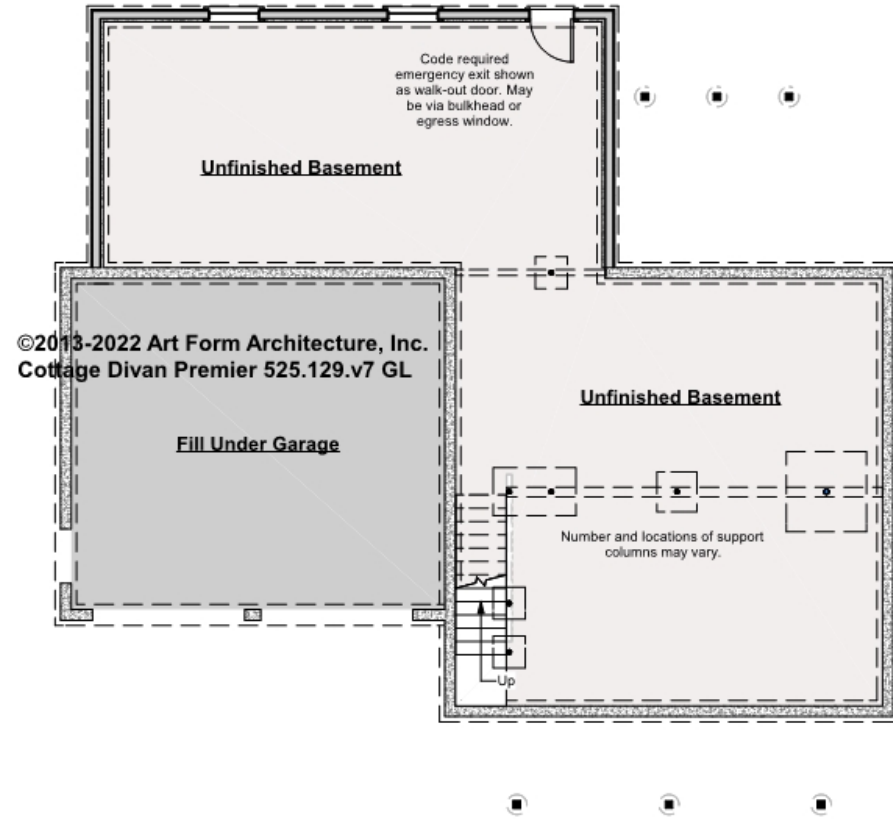

* Major Change Fee, see website plan page for cost

F1 LIVING AREA	1103 FT	F1 BEDROOMS	3	F1 BATHROOMS	1
Main	1103.00 FT	Main	3.00	Main	1.00
Future	FT	Future		Future	
2 nd Unit	FT	2 nd Unit		2 nd Unit	

COTTAGE DIVAN PREMIER - BASEMENT

525.129.v7 GL

Some features shown are optional. Your Purchase & Sale Agreement governs, whether items are labeled "optional" in this document or not.

CLG HT SHOWN 7'-8" CLG HT POSSIBLE 9'-0"

* Major Change Fee, see website plan page for cost