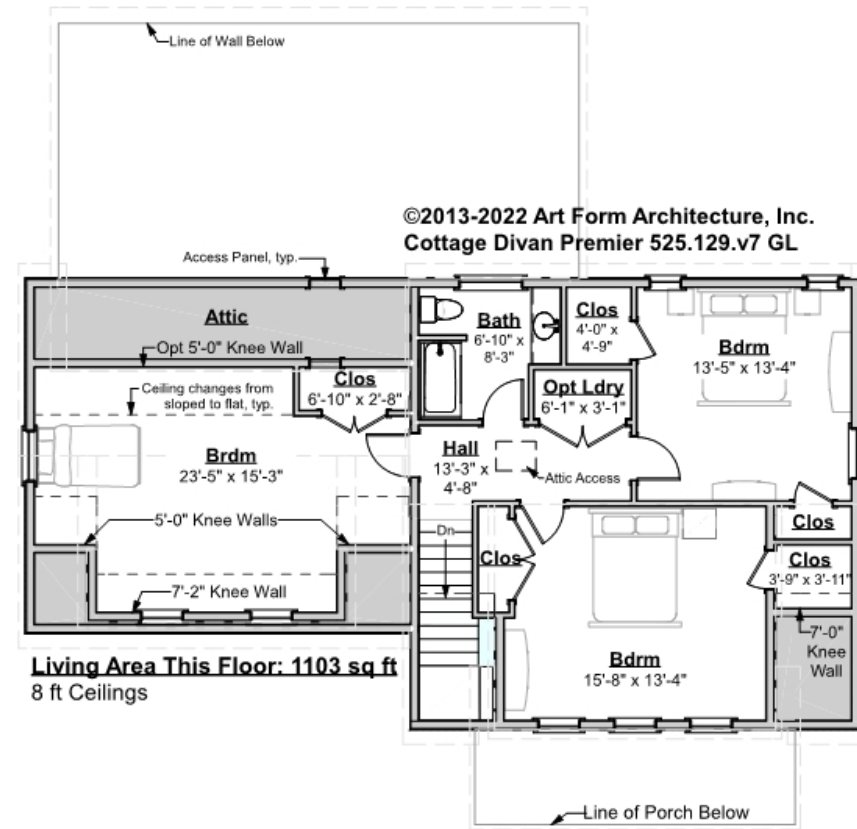

Width 52.00 ^{FT}

Depth 50.00 ^{FT}

Height 26.91 ^{FT}

LIVING AREA		BEDROOMS		BATHROOMS	
	2417 ^{FT}		4		2.5
Main	2417 ^{FT}	Main	4	Main	2.5
Future	0 ^{FT}	Future	0	Future	0
2 nd Unit	0 ^{FT}	2 nd Unit	0	2 nd Unit	0

COTTAGE DIVAN PREMIER - 2ND FLOOR

525.129.v7 GL

Some features shown are optional. Your Purchase & Sale Agreement governs, whether items are labeled "optional" in this document or not.

CLG HT SHOWN 8'-0"

CLG HT POSSIBLE 9'-0"

* Major Change Fee, see website plan page for cost

F1 LIVING AREA	1103 FT	F1 BEDROOMS	3	F1 BATHROOMS	1
Main	1103.00 FT	Main	3.00	Main	1.00
Future	FT	Future		Future	
2 nd Unit	FT	2 nd Unit		2 nd Unit	

COTTAGE DIVAN PREMIER - BASEMENT